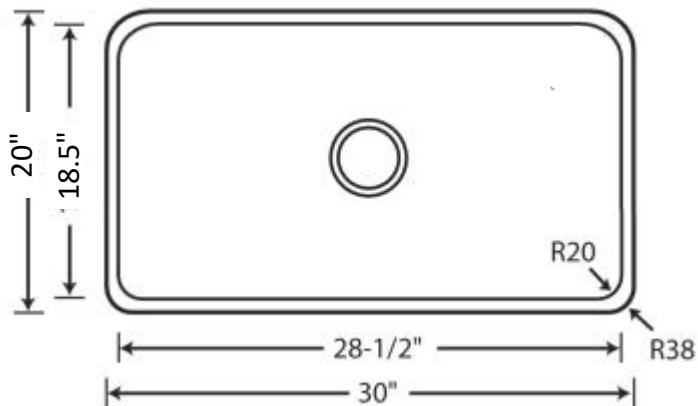

### Features

- 30" x 20" x 10"
- Porcelain
- Apron sink
- Without faucet hole
- Without overflow
- Reversible design offers two options for installation using the smooth or detailed front

### CODES:

ASME A112.19.2/CSA B45.1

\* The AS242 farm sink is handmade, therefore dimensions may vary. Using the actual sink that you will be installing in order to best determine the cutout dimensions for your base cabinet and countertop is strongly recommended.

### Product Diagram

- Apron Depth: 10"
- Bowl Depth: 8"

**1-877-500-SINK (7465)**

WEST COAST WAREHOUSE: 510-667-9998  EAST COAST WAREHOUSE: 404-691-5088

**WWW.AMERISINK.COM**